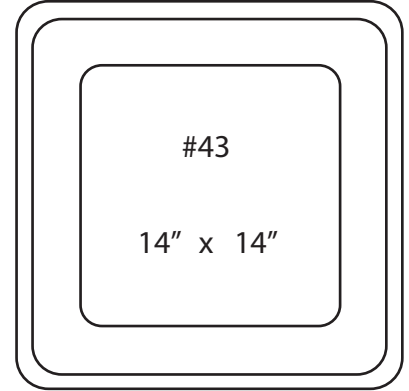

Anti-Down Draft Tops Square

I.D. 8" x 12.25"
Height 16.25"

I.D. 8.125" x 17.5"
Height 16"

I.D. 15.25" x 15.25"
Height 13.5"

I.D. 19.75" x 15.5"
Height 14"

I.D. 18.25" x 18.25"
Height 14"