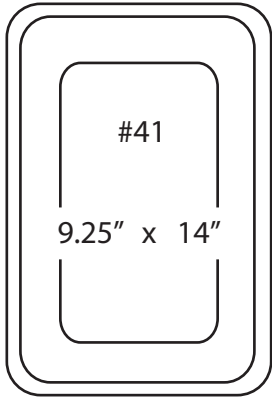

Anti-Down Draft Tops Square

I.D. 8" x 12.25"
Height 16.25"

I.D. 8.125" x 17.5"
Height 16"

I.D. 15.25" x 15.25"
Height 13.5"

I.D. 19.75" x 15.5"
Height 14"

I.D. 18.25" x 18.25"
Height 14"