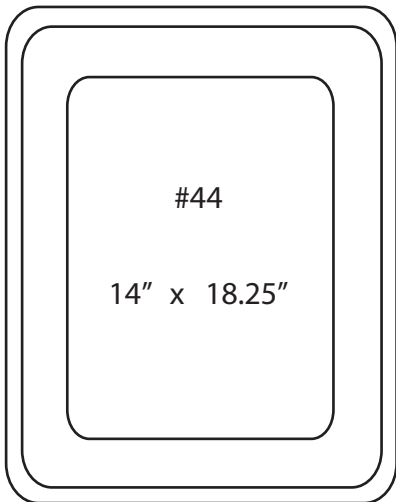

Anti-Down Draft Tops Square

I.D. 8" x 12.25"
Height 16.25"

I.D. 8.125" x 17.5"
Height 16"

I.D. 15.25" x 15.25"
Height 13.5"

I.D. 19.75" x 15.5"
Height 14"

I.D. 18.25" x 18.25"
Height 14"