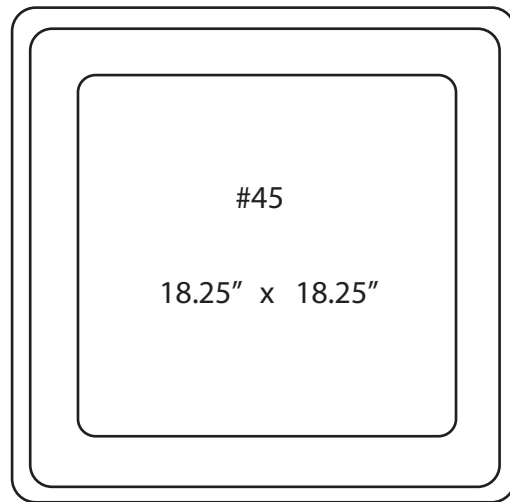

Anti-Down Draft Tops Square

I.D. 8" x 12.25"
Height 16.25"

I.D. 8.125" x 17.5"
Height 16"

I.D. 15.25" x 15.25"
Height 13.5"

I.D. 19.75" x 15.5"
Height 14"

I.D. 18.25" x 18.25"
Height 14"