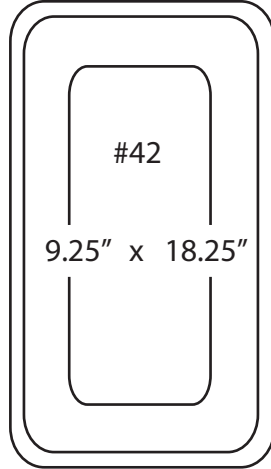

Anti-Down Draft Tops Square

I.D. 8" x 12.25"
Height 16.25"

I.D. 8.125" x 17.5"
Height 16"

I.D. 15.25" x 15.25"
Height 13.5"

I.D. 19.75" x 15.5"
Height 14"

I.D. 18.25" x 18.25"
Height 14"